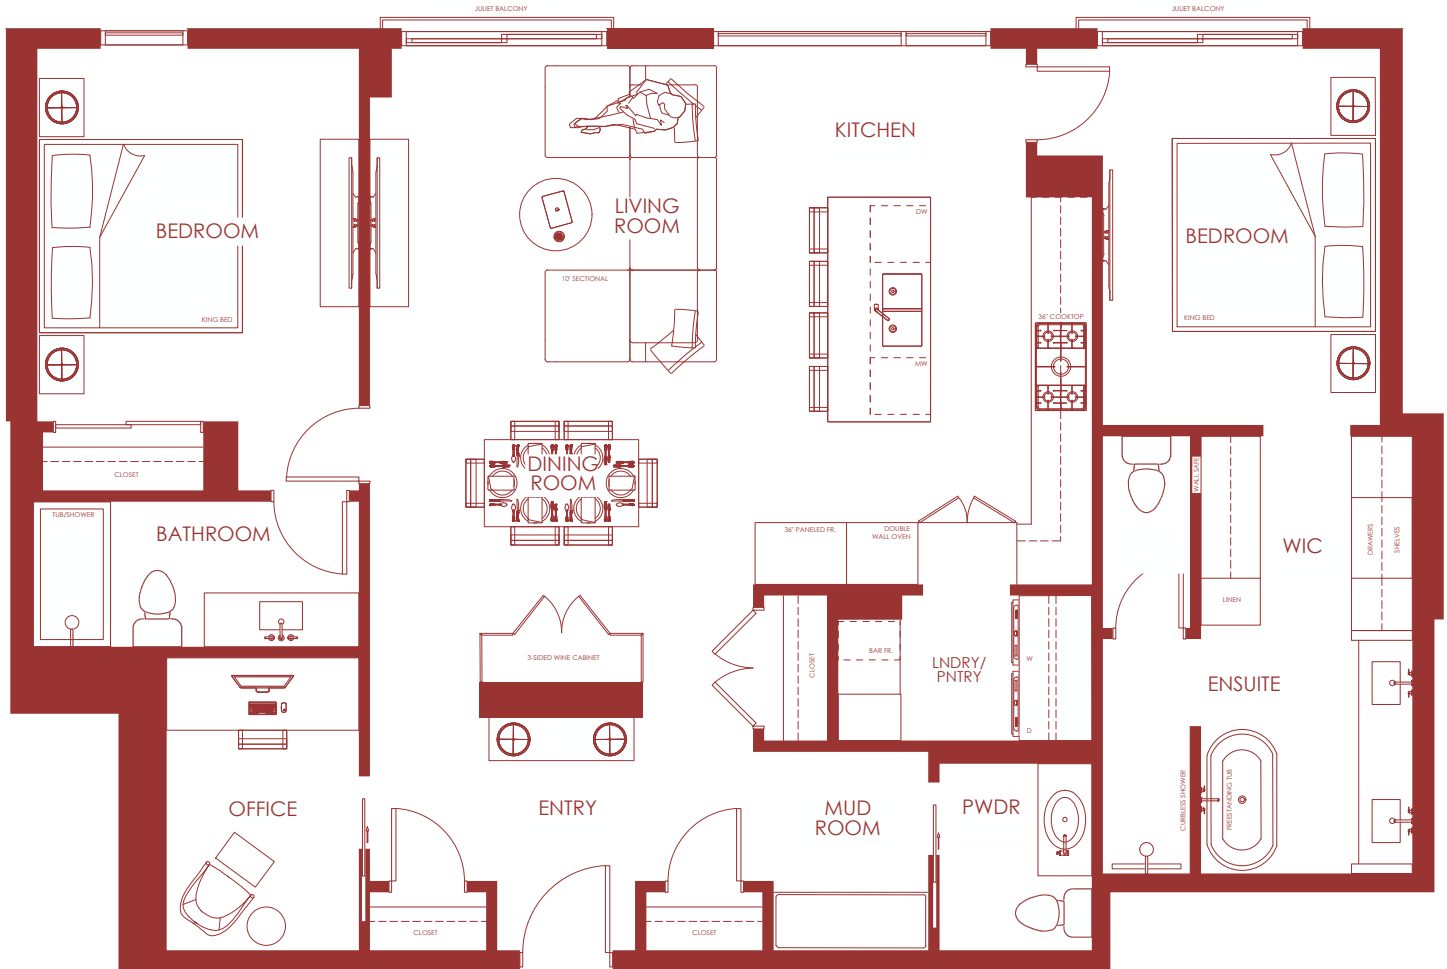

SUITE DETAILS

2 Bedroom + Den | 2.5 Bath

1450 SQ FT

409 SQ FT Patio

302, 402

Residence Type B

THE
REDFERN
1920 OAK BAY AVE

SUITE DETAILS

2 Bedroom + Den | 2.5 Bath

1450 SQ FT

Juliette