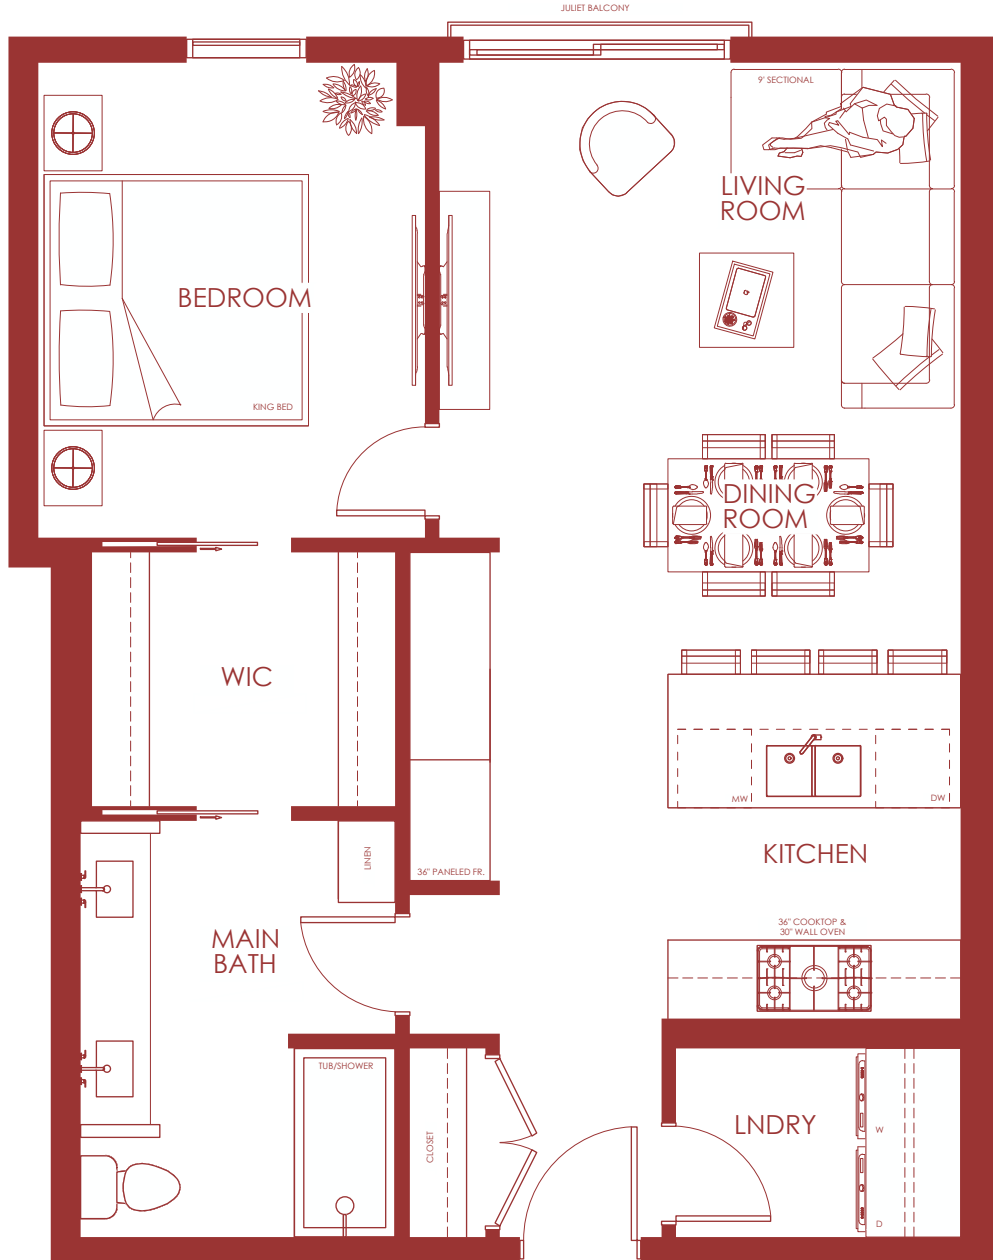

SUITE DETAILS

1 Bedroom | 1 Bath

780 SQ FT

199 SQ FT Patio

303, 403

Residence Type C

THE
REDFERN
1920 OAK BAY AVE

SUITE DETAILS

1 Bedroom | 1 Bath

780 SQ FT

Juliette